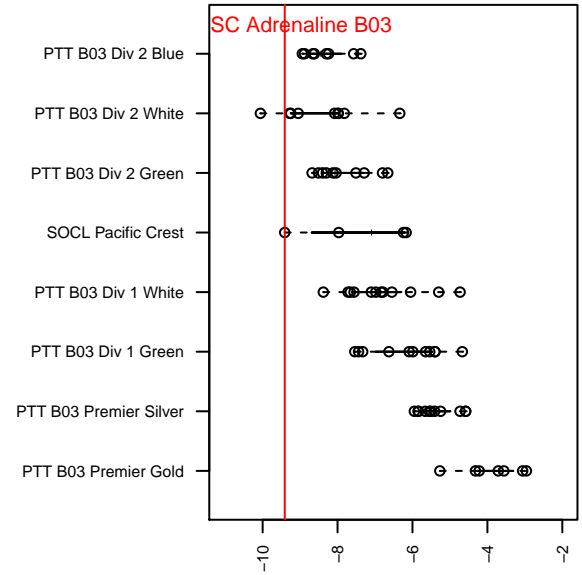

# UUSC Adrenaline B03

Umpqua United SC  
Roseburg, OR  
B03 total strength=309  
attack=0.15 defense=0.22  
fall league = SOCL Pacific Crest

alt names used:  
UUSC Adrenaline  
UUSC Adrenaline  
UUSC Adrenaline

Venues played:  
2015 SOCL Pacific Crest  
2015 OYS Founders Cup B03

**attack and defense variance (black dot)  
relative to other teams  
and top 10 in region**

**attack and defense rating  
relative to others at age  
and all opponents in last 13 months**

**Performance relative to 13 month average**

**Performance relative to 13 month average**

<b>date</b>	<b>home</b>		<b>away</b>		<b>venue</b>	<b>pred.home</b>	<b>pred.away</b>
2015-11-15	Washington Timbers Burgundy B03	4	UUSC Adrenaline B03	0	2015 OYS Founders Cup B03	3.40	0.30
2015-11-08	Westside Timbers Brazuca B03	0	UUSC Adrenaline B03	4	2015 OYS Founders Cup B03	0.88	1.40
2015-11-07	PCU Black B B03	0	UUSC Adrenaline B03	1	2015 OYS Founders Cup B03	1.73	0.59
2015-10-31	GPYSC Vortex B03	8	UUSC Adrenaline B03	0	2015 SOCL Pacific Crest	4.64	0.48
2015-10-18	Table Rock SC Storm B03	5	UUSC Adrenaline B03	1	2015 SOCL Pacific Crest	4.35	0.45
2015-10-17	UUSC Adrenaline B03	1	Ashland SC Franklin B04	1	2015 SOCL Pacific Crest	0.62	1.59
2015-10-11	UUSC Adrenaline B03	0	GPYSC Annihilators White B04	1	2015 SOCL Pacific Crest	0.55	1.80
2015-10-10	BUSC A B04	2	UUSC Adrenaline B03	1	2015 SOCL Pacific Crest	1.35	1.50
2015-10-04	UUSC Adrenaline B03	0	GPYSC Vortex B03	2	2015 SOCL Pacific Crest	0.48	4.64
2015-09-27	RVSC Timbers White B04	2	UUSC Adrenaline B03	1	2015 SOCL Pacific Crest	1.70	1.36
2015-09-26	UUSC Adrenaline B03	0	BUSC B B04	1	2015 SOCL Pacific Crest	2.20	1.01
2015-09-20	Ashland SC Franklin B04	4	UUSC Adrenaline B03	0	2015 SOCL Pacific Crest	1.59	0.62
2015-09-19	UUSC Adrenaline B03	2	Table Rock SC Storm B03	3	2015 SOCL Pacific Crest	0.45	4.35